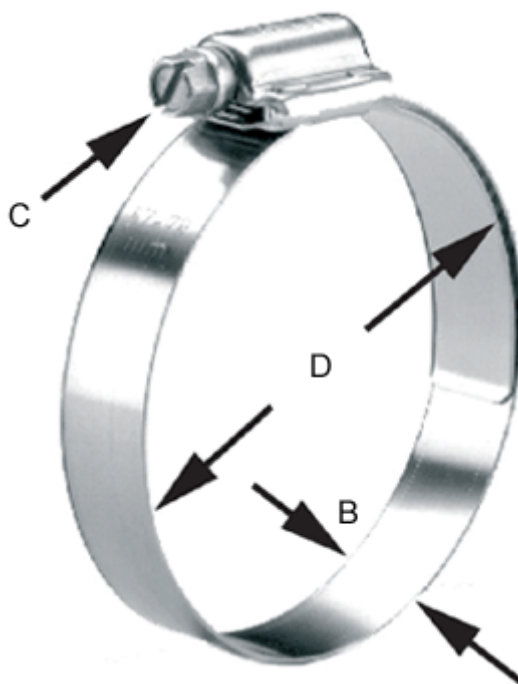

Article number: 021566804195

Description: Norma worm drive hose clamp  
HD 184-206/16 C8 W4

## Measures

---

C (screw type) = C8 hexagon slotted screw sw 8

Diameter D = 184-206

Width B = 16